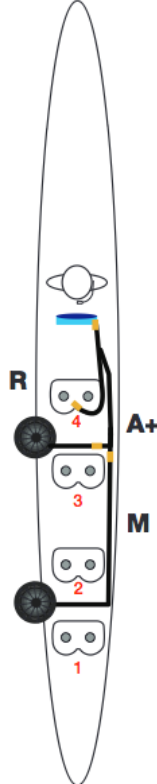

NK

NK

NK

NK

NK

Harness Module R

Rate Sensor

NK Part Number
0293

Connects a rate sensor to the Harness Module A+ to provide stroke rate.

ALSO AVAILABLE:

<p>A+</p>  <p>COX BOX WIRE SPEAKER AND RATE SENSOR LEAD</p>	<p>A</p>  <p>COX BOX SINGLE SPEAKER LEAD</p>	<p>M</p>  <p>MODULAR HARNESS SPEAKER WIRE EXTENSION</p>	<p>A-DB</p>  <p>HARNESS MODULE DRAGON BOAT</p>
---	--	---	--

Cable ties

Alcohol swabs

**8/4*
No Rate**

- 1 A (0290)
- 3 M (0292)
- 4 Speakers (0207)

**8/3*
No Rate**

- 1 A (0290)
- 2 M (0292)
- 3 Speakers (0207)

8/3

- 1 A+ (0291)
- 1 R (0293)
- 2 M (0292)
- 2 Speakers (0207)

4/2

- 1 A+ (0291)
- 1 R (0293)
- 1 M (0292)
- 2 Speakers (0207)

**4/2 Bow
No Rate**

- 1 A+ (0291)
- 1 R (0293)

DB/3

- 1 A (0290)
- 2 M (0292)
- or
- 1 A-DB (0296)
- 3 Speakers (0208D)

Please Note:

NK does not recommend using more than 3 speakers with the legacy CoxBox units. If you would like 4 speakers, please use the CoxBox Core or GPS and also please make sure you are using our latest speakers (PN 0207) with this configuration.