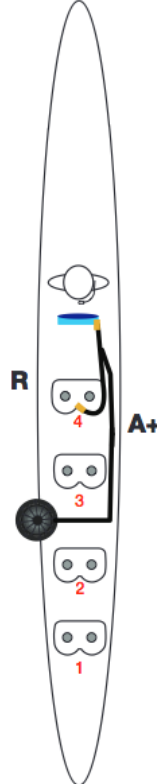

NK

NK

NK

NK

NK

Harness Module R

Rate Sensor

NK Part Number
0293

Connects a rate sensor to the Harness Module A+ to provide stroke rate.

ALSO AVAILABLE:

<p>A+</p>  <p>COX BOX WIRE SPEAKER AND RATE SENSOR LEAD</p>	<p>A</p>  <p>COX BOX SINGLE SPEAKER LEAD</p>	<p>M</p>  <p>MODULAR HARNESS SPEAKER WIRE EXTENSION</p>	<p>A-DB</p>  <p>HARNESS MODULE DRAGON BOAT</p>
---	--	---	--

Cable ties

Alcohol swabs

**8/4*
No Rate**

- 1 A (0290)
- 3 M (0292)
- 4 Speakers (0207)

**8/3*
No Rate**

- 1 A (0290)
- 2 M (0292)
- 3 Speakers (0207)

8/3

- 1 A+ (0291)
- 1 R (0293)
- 2 M (0292)
- 2 Speakers (0207)

4/2

- 1 A+ (0291)
- 1 R (0293)
- 1 M (0292)
- 2 Speakers (0207)

**4/2 Bow
No Rate**

- 1 A+ (0291)
- 1 R (0293)

DB/3

- 1 A (0290)
- 2 M (0292)
- or
- 1 A-DB (0296)
- 3 Speakers (0208D)

Please Note:

NK does not recommend using more than 3 speakers with the legacy CoxBox units. If you would like 4 speakers, please use the CoxBox Core or GPS and also please make sure you are using our latest speakers (PN 0207) with this configuration.