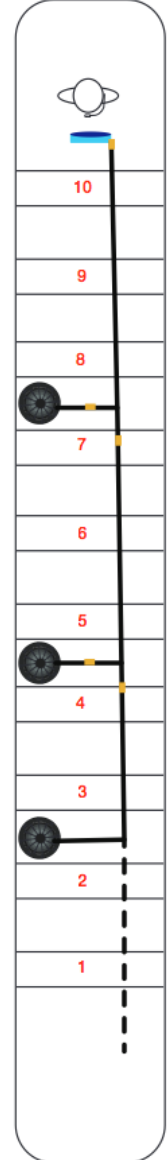

NK

NK

NK

NK

NK

Harness Module R

Rate Sensor

NK Part Number
0293

Connects a rate sensor to the Harness Module A+ to provide stroke rate.

ALSO AVAILABLE:

<p>A+</p>  <p>COX BOX WIRE SPEAKER AND RATE SENSOR LEAD</p>	<p>A</p>  <p>COX BOX SINGLE SPEAKER LEAD</p>	<p>M</p>  <p>MODULAR HARNESS SPEAKER WIRE EXTENSION</p>	<p>A-DB</p>  <p>HARNESS MODULE DRAGON BOAT</p>
---	--	---	--

Cable ties

Alcohol swabs

**8/4*
No Rate**

- 1 A (0290)
- 3 M (0292)
- 4 Speakers (0207)

**8/3*
No Rate**

- 1 A (0290)
- 2 M (0292)
- 3 Speakers (0207)

8/3

- 1 A+ (0291)
- 1 R (0293)
- 2 M (0292)
- 2 Speakers (0207)

4/2

- 1 A+ (0291)
- 1 R (0293)
- 1 M (0292)
- 2 Speakers (0207)

**4/2 Bow
No Rate**

- 1 A+ (0291)
- 1 R (0293)

DB/3

- 1 A (0290)
- 2 M (0292)
- or
- 1 A-DB (0296)
- 3 Speakers (0208D)

Please Note:

NK does not recommend using more than 3 speakers with the legacy CoxBox units. If you would like 4 speakers, please use the CoxBox Core or GPS and also please make sure you are using our latest speakers (PN 0207) with this configuration.