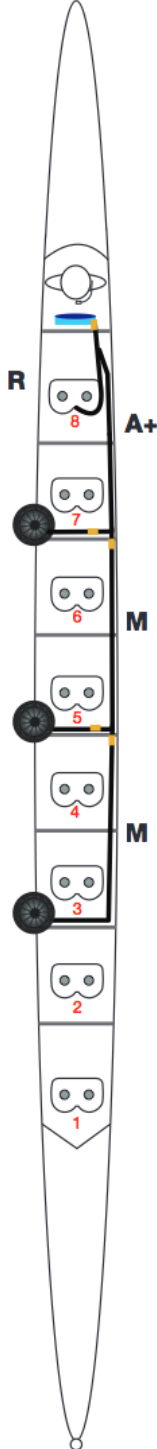

NK

NK

NK

NK

NK

Harness Module R

Rate Sensor

NK Part Number
0293

Connects a rate sensor to the Harness Module A+ to provide stroke rate.

ALSO AVAILABLE:

<p>A+</p>  <p>COX BOX WIRE SPEAKER AND RATE SENSOR LEAD</p>	<p>A</p>  <p>COX BOX SINGLE SPEAKER LEAD</p>	<p>M</p>  <p>MODULAR HARNESS SPEAKER WIRE EXTENSION</p>	<p>A-DB</p>  <p>HARNESS MODULE DRAGON BOAT</p>
---	--	---	--

Cable ties

Alcohol swabs

**8/4*
No Rate**

- 1 A (0290)
- 3 M (0292)
- 4 Speakers (0207)

**8/3*
No Rate**

- 1 A (0290)
- 2 M (0292)
- 3 Speakers (0207)

8/3

- 1 A+ (0291)
- 1 R (0293)
- 2 M (0292)
- 2 Speakers (0207)

4/2

- 1 A+ (0291)
- 1 R (0293)
- 1 M (0292)
- 2 Speakers (0207)

**4/2 Bow
No Rate**

- 1 A+ (0291)
- 1 R (0293)

DB/3

- 1 A (0290)
- 2 M (0292)
- or
- 1 A-DB (0296)
- 3 Speakers (0208D)

Please Note:

NK does not recommend using more than 3 speakers with the legacy CoxBox units. If you would like 4 speakers, please use the CoxBox Core or GPS and also please make sure you are using our latest speakers (PN 0207) with this configuration.