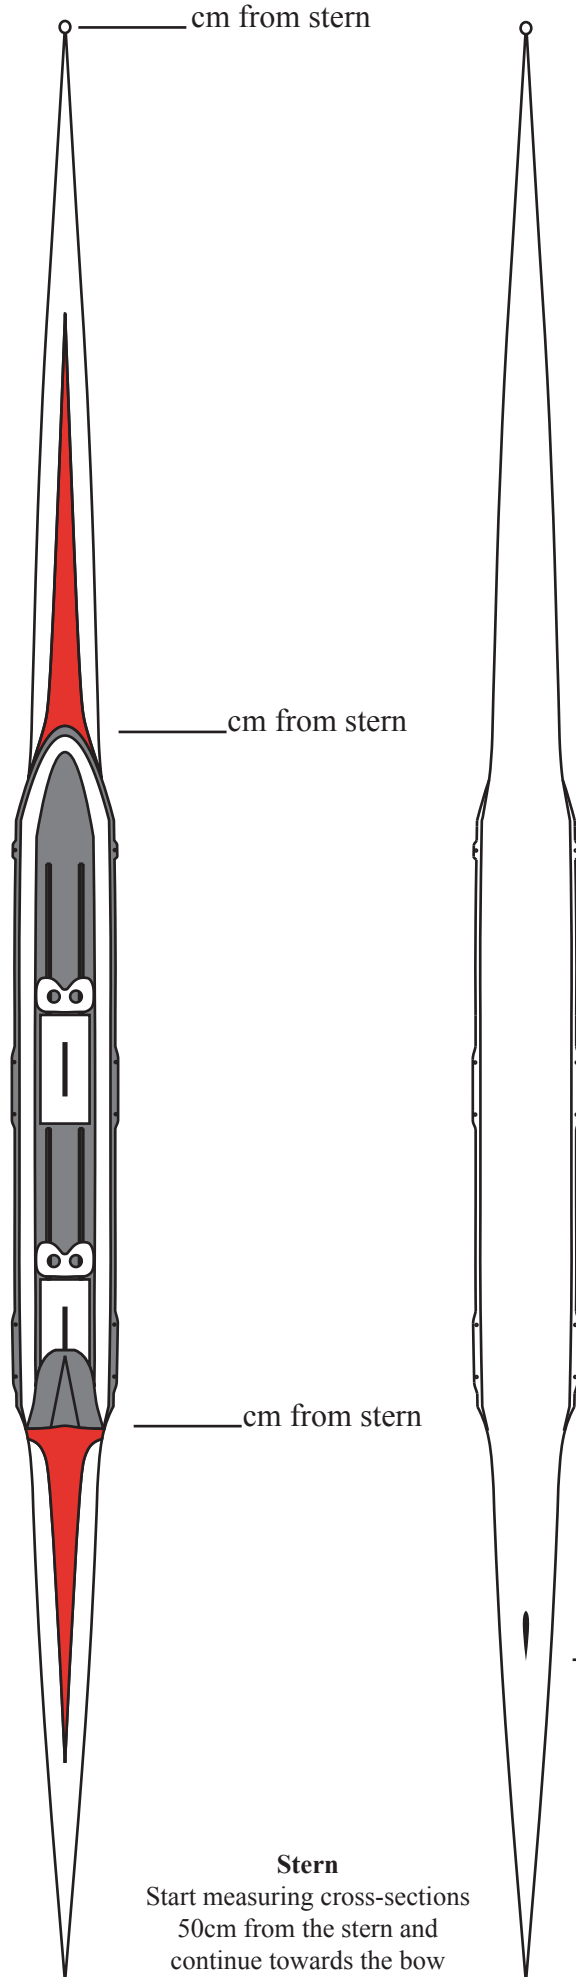

Custom Boat Cover Sheet

-Make sure to fill in all the blank spaces to guarantee accuracy

Stern	Hull	Deck
50cm	cm	cm
100		
150		
200		
250		
300		
350		
400		
450		
500		
550		
600		
650		
700		
750		
800		
850		
900		
950		
1000		

Hull Measure = the distance around the hull from side to side

Deck Measure = the distance across the deck from side to side

Length of fin= _____ cm
 _____ cm from stern

Stern
 Start measuring cross-sections
 50cm from the stern and
 continue towards the bow