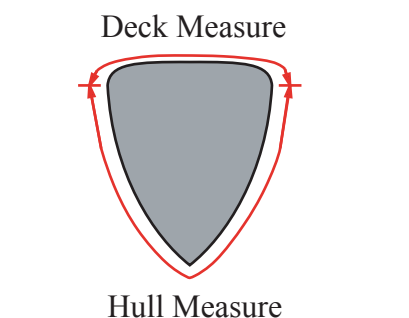

Custom Boat Cover Sheet

-Make sure to fill in all the blank spaces to guarantee accuracy

Stern	Hull	Deck
50cm	cm	cm
100		
150		
200		
250		
300		
350		
400		
450		
500		
550		
600		
650		
700		
750		
800		
850		
900		
950		
1000		

Hull Measure = the distance around the hull from side to side

Deck Measure = the distance across the deck from side to side

Length of fin= _____ cm
 _____ cm from stern

Stern
 Start measuring cross-sections
 50cm from the stern and
 continue towards the bow