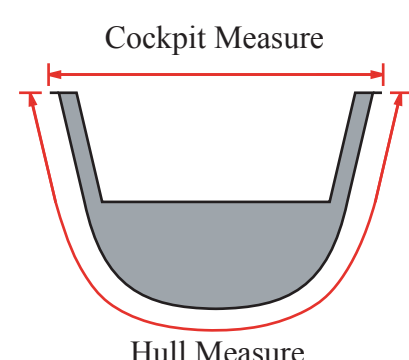

Custom Boat Cover Sheet

-Make sure to fill in all the blank spaces to guarantee accuracy

Stern	Hull	Deck
50cm	cm	cm
100		
150		
200		
250		
300		
350		
400		
450		
500		
550		
600		
650		
700		
750		
800		
850		
900		
950		
1000		

Hull Measure = the distance around the hull from side to side

Deck Measure = the distance across the deck from side to side

Length of fin= _____ cm
 _____ cm from stern

Stern
 Start measuring cross-sections
 50cm from the stern and
 continue towards the bow