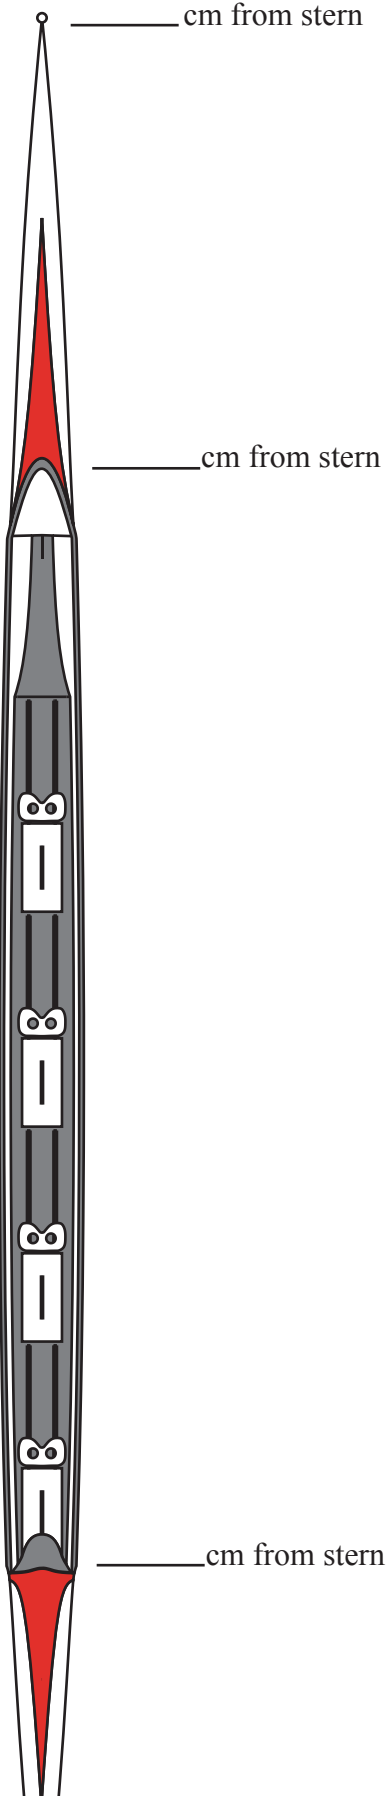

# Custom Boat Cover Sheet

-Make sure to fill in all the blank spaces to guarantee accuracy

Stern	Hull	Deck
0.5m	cm	cm
1m		
2m		
3m		
4m		
5m		
6m		
7m		
8m		
9m		
10m		
11m		
12m		
13m		
14m		

Hull Measure = the distance around the hull from side to side

Deck Measure = the distance across the deck from side to side

Length of fin= \_\_\_\_\_ cm  
 \_\_\_\_\_ cm from stern

**Stern**  
 Start measuring cross-sections  
 50cm from the stern and  
 continue towards the bow