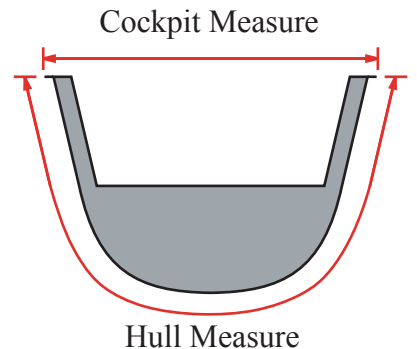

# Custom Boat Cover Sheet

-Make sure to fill in all the blank spaces to guarantee accuracy

Stern	Hull	Deck
0.5m	cm	cm
1m		
2m		
3m		
4m		
5m		
6m		
7m		
8m		
9m		
10m		
11m		
12m		
13m		
14m		

Hull Measure = the distance around the hull from side to side

Deck Measure = the distance across the deck from side to side

Length of fin= \_\_\_\_\_ cm  
 \_\_\_\_\_ cm from stern

**Stern**  
 Start measuring cross-sections  
 50cm from the stern and  
 continue towards the bow